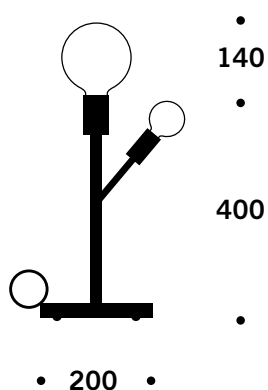

SYMBIO

TABLE LAMP.

Symbio is a table lamp with old-fashioned features, but is fitted with two dimmable halogen lights covered by white opaque glass globes. It's simple and analogue looks draw attention away from the modern low-energy light source.

Designer: Jonas Wagell

Year of production: 2010

Material: Steel, hand-blown opaline glass, plastic, polyester powder coating

RAL 5017 Traffic Blue

RAL 9010 Pure White

RAL 9005 Jet Black

**HALOGEN VERSION
UNDER DEVELOPMENT!**

Hello Industry AB

Timmermansgatan 5
118 25 Stockholm, Sweden
info@helloindustry.se